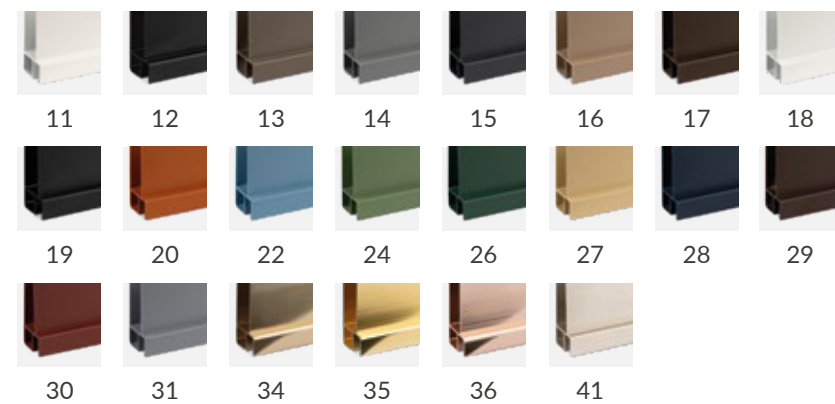

Nexta 20400

Porta saloon
Saloon door

cristallo temprato 6 mm / tempered thick glass 6 mm

finiture standard / standard finishes

finiture speciali / special finishes

finiture speciali extra / extra special finishes