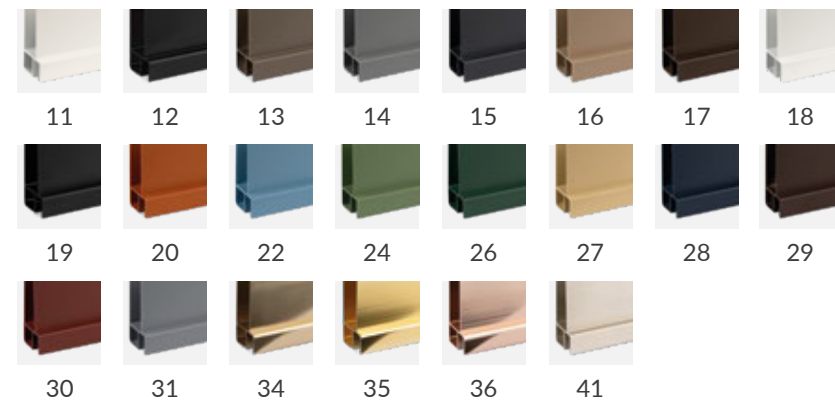

# Solaris 10800 + 10900

Porta da abbinare a lato fisso con chiusura magnetica  
Door to combine with fix panel with magnetic closing

cristallo temprato 6 mm / tempered thick glass 6 mm

finiture standard / standard finishes

finiture speciali / special finishes

finiture speciali extra / extra special finishes

articolo article	estensione accoppiata - EST coupled extension - EST	estensione da imballo - A package extension - A	entrata (B) entry (B)	ingombro (C) encumbrance (C)	Vetro / glass		
					TR	SA	SC - FU - BR
10801	67,5-69	65,5-67	59	60	profili standard: Argento brill / Verniciato bianco standard profiles: polished silver (AB) / white varnished (VB)		
10802	69,5-71	67,5-69	61	62			
10803	72,5-74	70,5-72	64	65			
10804	77,5-79	75,5-77	69	70			
10805	82,5-84	80,5-82	74	75			
10806	87,5-89	85,5-87	79	80			